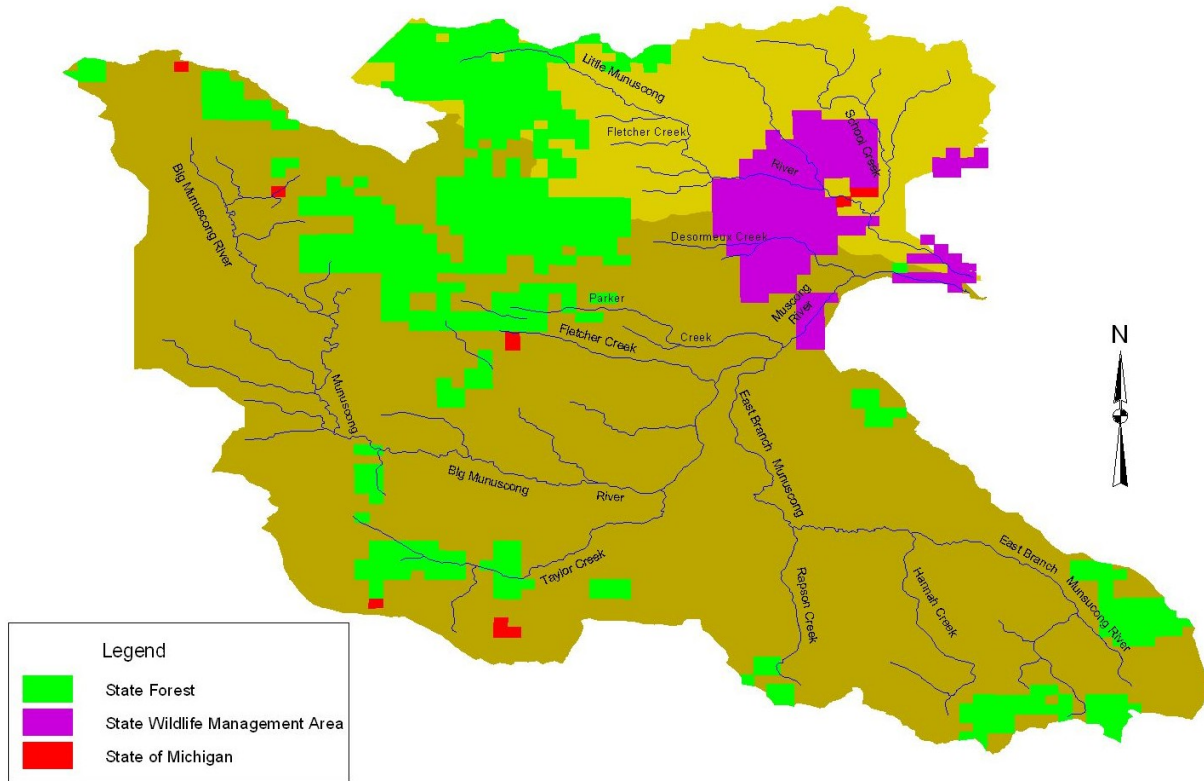

State and Federal Lands

		Lake Superior	Munuscong	Other	Total
	Watershed ID	State Forest	Wildlife Mgmt Area	State Land	Acres
Munuscong River					
Headwaters	52 1	3,486	0	79	3,566
Upper	52 2	322	0	0	322
Taylor Creek	52 3	1,944	0	159	2,104
Middle - Above Fletcher Creek	52 4	1,094	0	40	1,134
East Branch at Hannah Creek	52 5	3,140	0	40	3,179
East Branch at mouth	52 6	849	0	0	849
Munuscong at mouth	52 7	6,105	2,872	39	9,016
Munuscong Sub-total		16,939	2,872	358	20,169
Little Munuscong River					
Above School Creek	62L 18	6,470	2,571	81	9,122
At mouth	62L 19	40	2,486	41	2,566
Little Munuscong Sub-total		6,509	5,057	122	11,688
Total Watershed		23,449	7,928	479	31,857